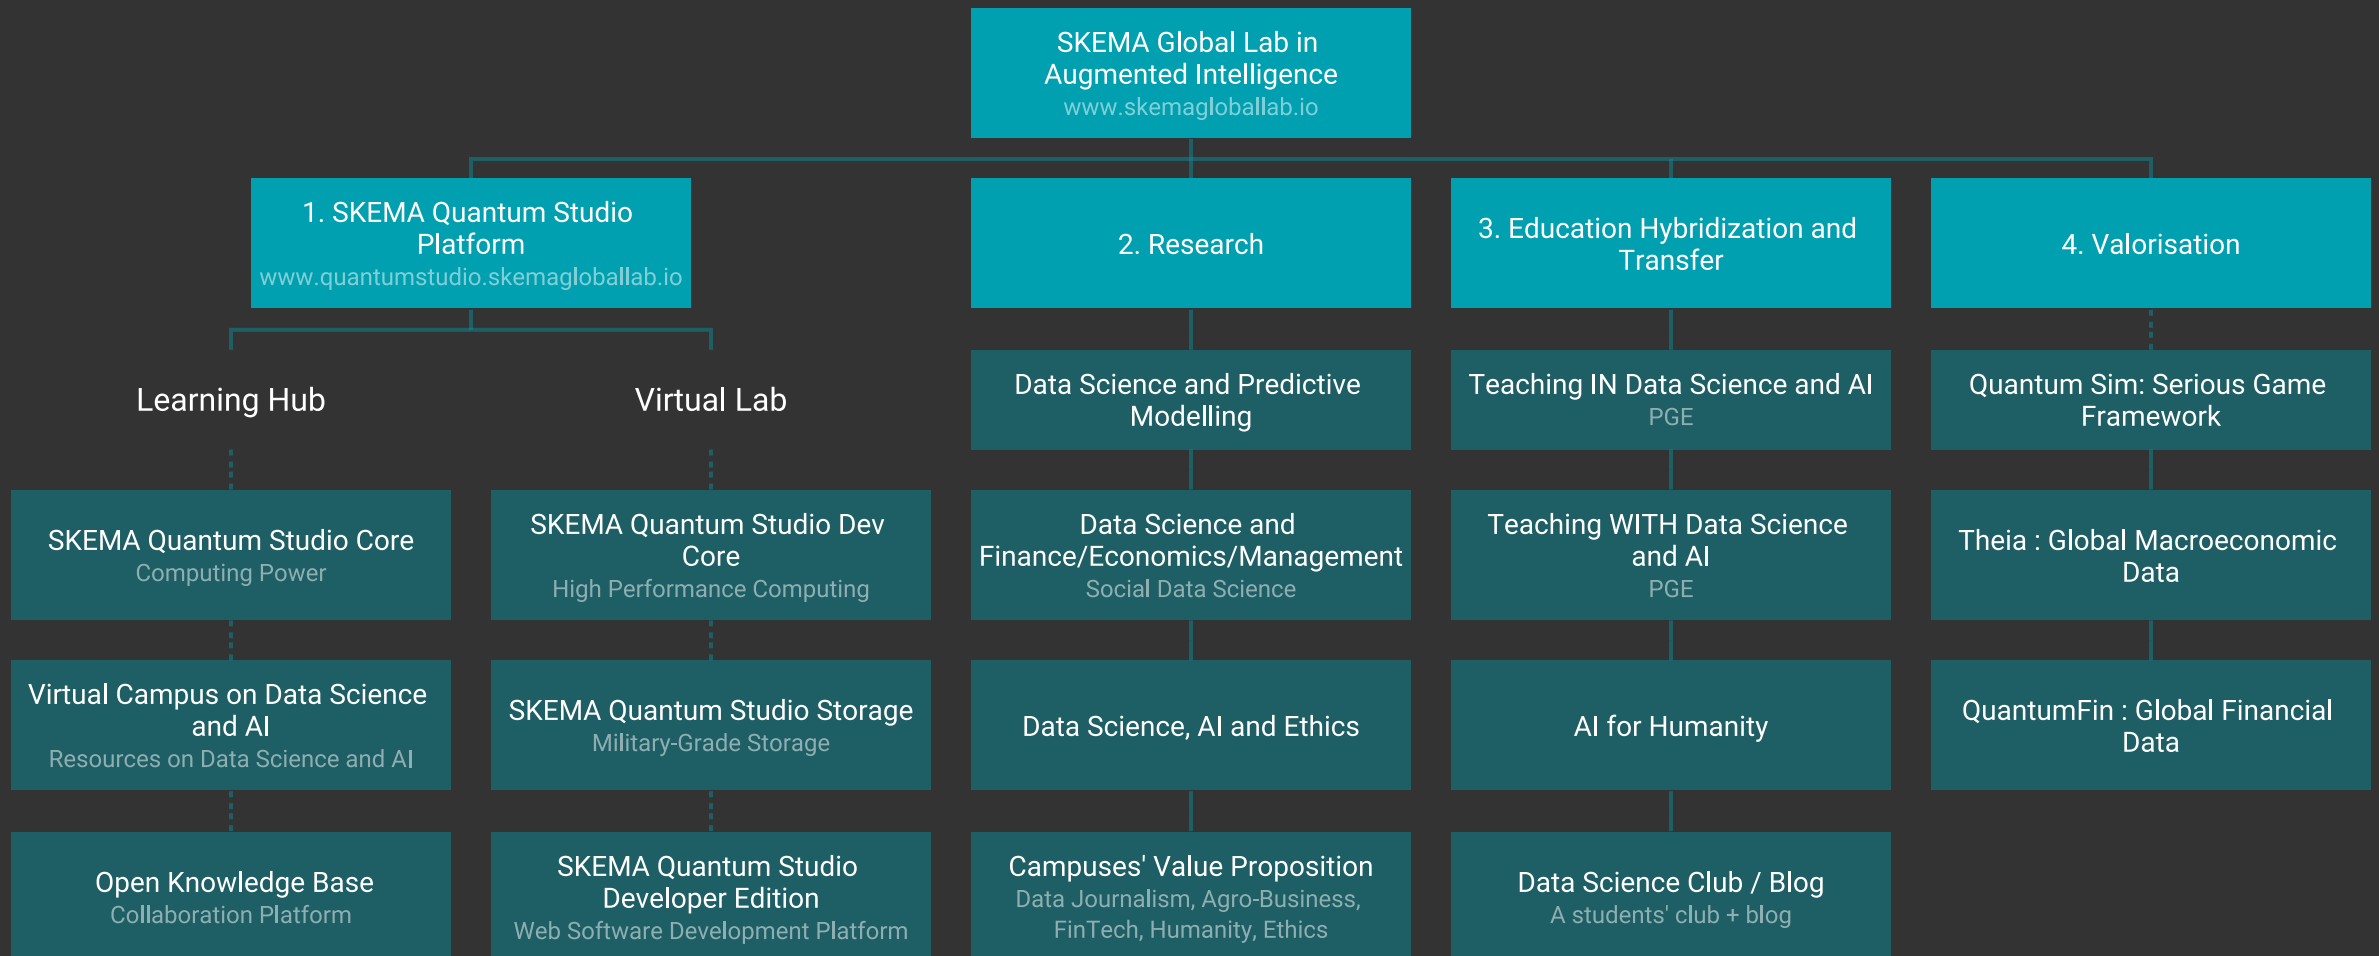

SKEMA Global Lab in AI

powered by skemagloballab.io

SKEMA AI Initiative

1 New Geographies

2 New Technologies

Table of content

1 Avant-Garde

2 Impactful

3 Global

Section 1

Avant-Garde

A Lab in a Business School

Social Data Science

21st Century Managers

A new generation of leaders ready to manage 21st-century companies in the 21st-century knowledge economy with a 21st century toolbox

Domain Expertise

Domain Expertise taught in Business School - Management, Finance, Political Sciences, HR, etc.

SKEMA Quantum Studio

A Cutting-Edge Technological Platform for Data Science and Artificial Intelligence

Section 2

Impactful

Data Science and AI
Signature Track

SKEMA
Quantum
Studio

Social Data
Science
Research

powered by
skemagloballab.io

Data Science
Club / Blog

AI for
Humanity